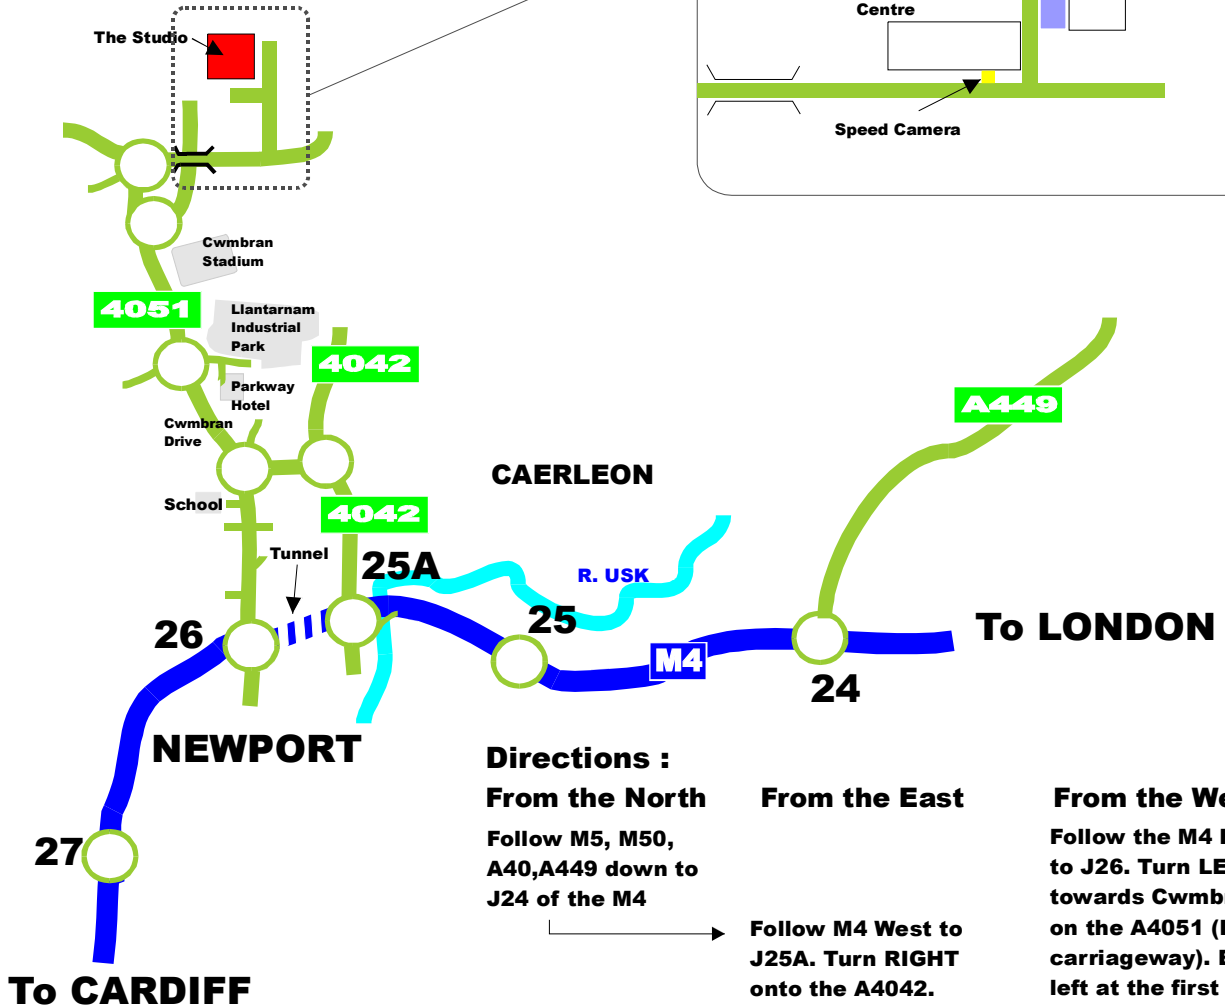

Industrial Data Products Ltd.
The Studio,
Oldbury Business Centre,
Cwmbran,
Gwent,
NP44 3JU
Tel 01633 838411
Fax 01633 860689

CWMBRAN

Directions :

From the North
 Follow M5, M50,
 A40,A449 down to
 J24 of the M4

From the East

Follow M4 West to
 J25A. Turn RIGHT
 onto the A4042.
 At the next round-
 about turn LEFT to
 Cwmbran. At the
 next roundabout
 go straight across
 onto Cwmbran Drive.

From the West

Follow the M4 East
 to J26. Turn LEFT
 towards Cwmbran
 on the A4051 (Dual
 carriageway). Bear
 left at the first round
 -about on to Cwmbran
 Drive.

Straight over the
 next 2 roundabouts
 then RIGHT over a
 bridge then 1st LEFT
 The STUDIO is ahead
 about 100m on the left.