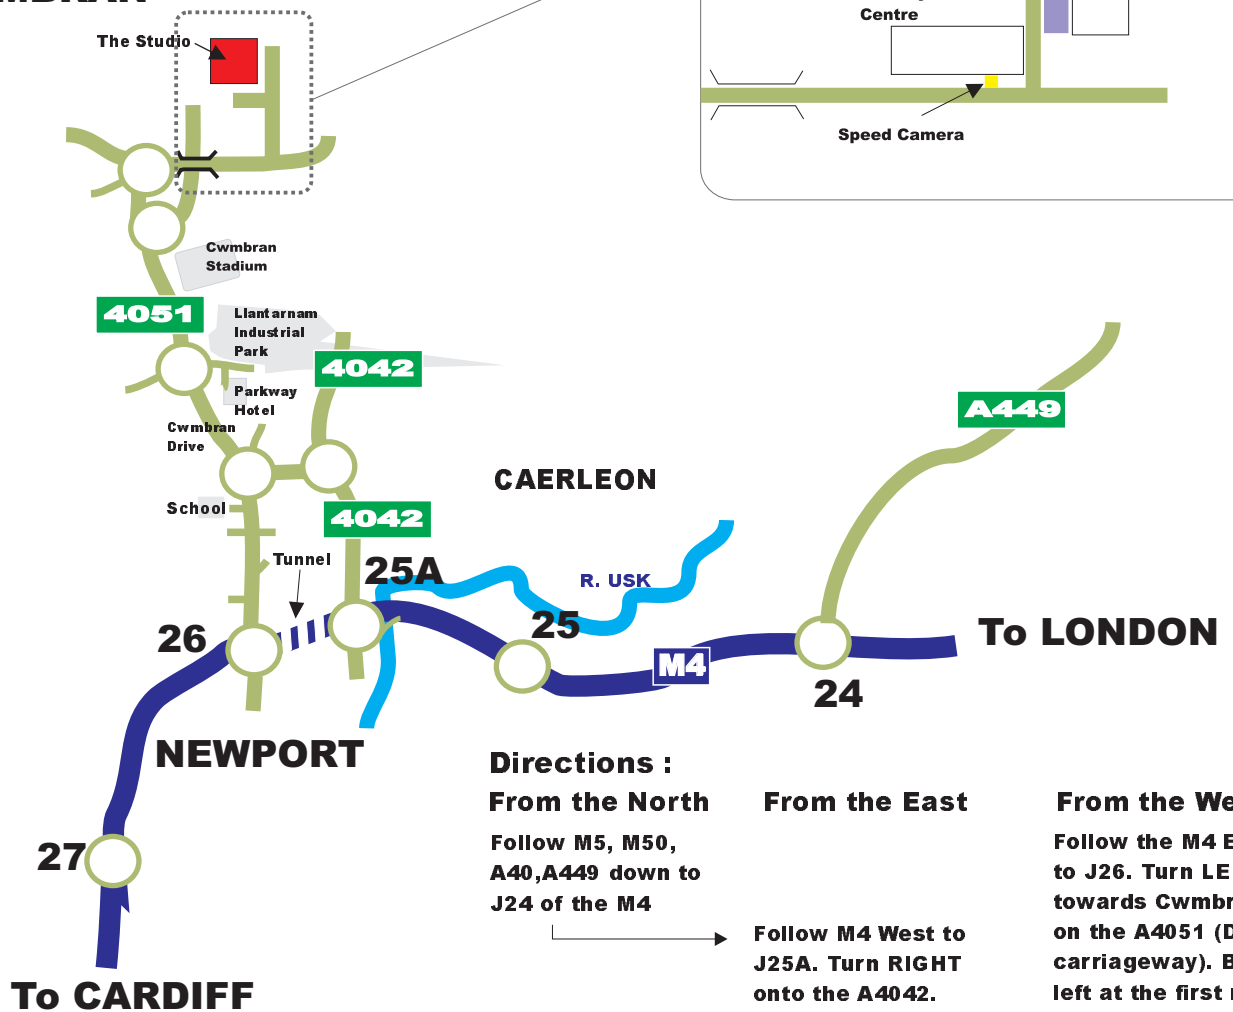

### Directions :

#### From the North

Follow M5, M50, A40, A449 down to J24 of the M4

#### From the East

Follow M4 West to J25A. Turn RIGHT onto the A4042. At the next roundabout turn LEFT to Cwmbrian. At the next roundabout go straight across onto Cwmbrian Drive.

#### From the West

Follow the M4 East to J26. Turn LEFT towards Cwmbrian on the A4051 (Dual carriageway). Bear left at the first roundabout on to Cwmbrian Drive.

Straight over the next 2 roundabouts then RIGHT over a bridge then 1st LEFT The STUDIO is ahead about 100m on the left.